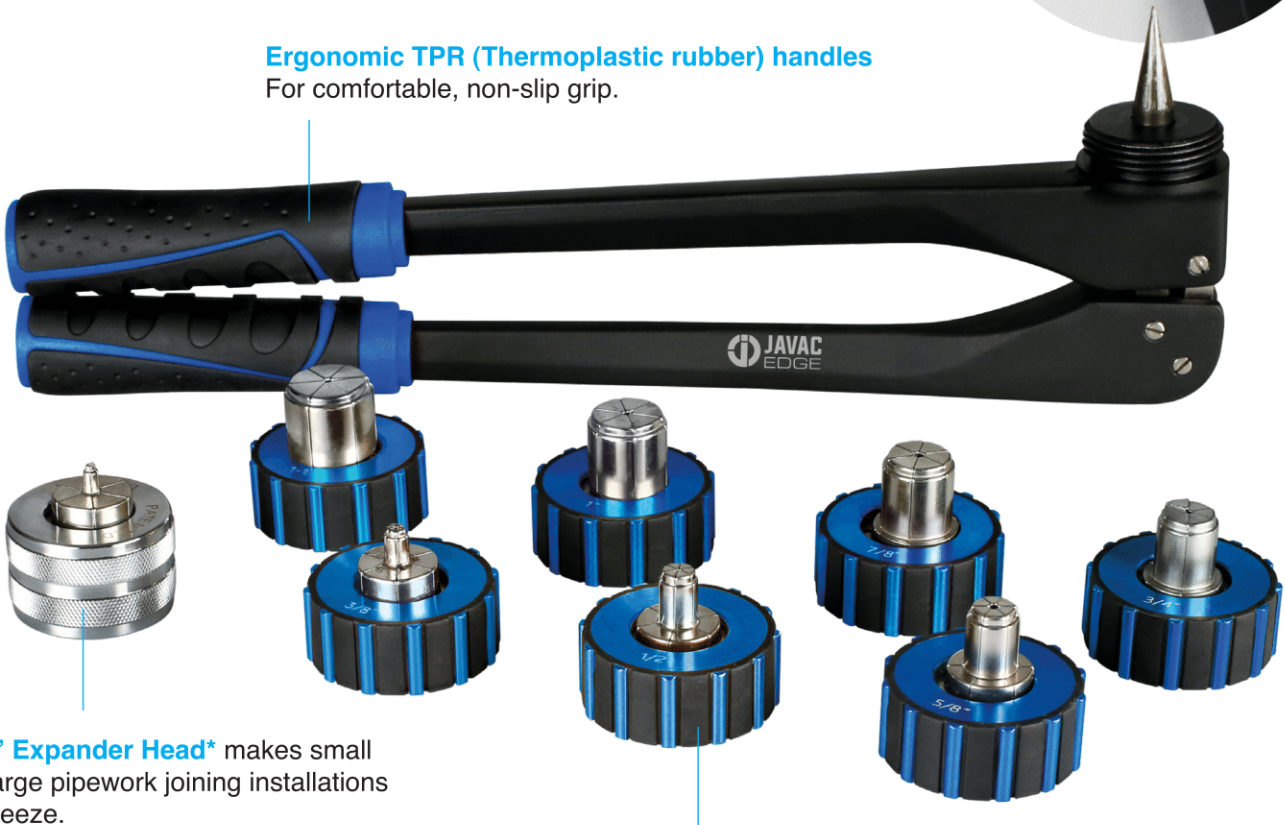

TUBE EXPANDER SET

Multi Size

Swaging 1/4" pipe? Forget long winded and fiddley methods using a block and stirrup. Our JAVAC Edge Tube Expander Set is the only set that comes complete with a 1/4" expander head. Saving hassle, time and giving a more professional finish.

Part No. **JAV-1025**

Ergonomic TPR (Thermoplastic rubber) handles
For comfortable, non-slip grip.

1/4" Expander Head* makes small to large pipework joining installations a breeze.

* **PATENTED DESIGN.**

Expander heads. Six blade heads for precision and consistency.

1/4", 3/8", 1/2", 5/8", 3/4", 7/8", 1", 1-1/8"

1
YEAR
GUARANTEE